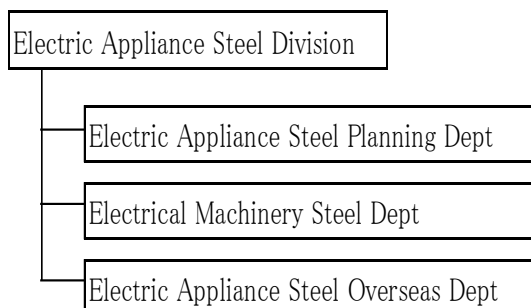

February 26th, 2018

JFE Shoji Trade Corporation

Change of Organizations

JFE Shoji Trade Corporation has decided the following changes of organizations which will be effected as of April 1st, 2018.

1. Electric Appliance Steel Planning Dept. to be newly established.

1) Background

- To enhance our capability to accommodate the next generation vehicle industry growing rapidly and globally and accumulate marketing and technical knowledge about downstream field of electrical steel sheet in our domestic and overseas group companies, we establish Electric Appliance Steel Planning Dept.

2) Organization

- Electric Appliance Steel Planning Dept. to be placed under Electric Appliance Steel Division.

【As of April 1st, 2018】